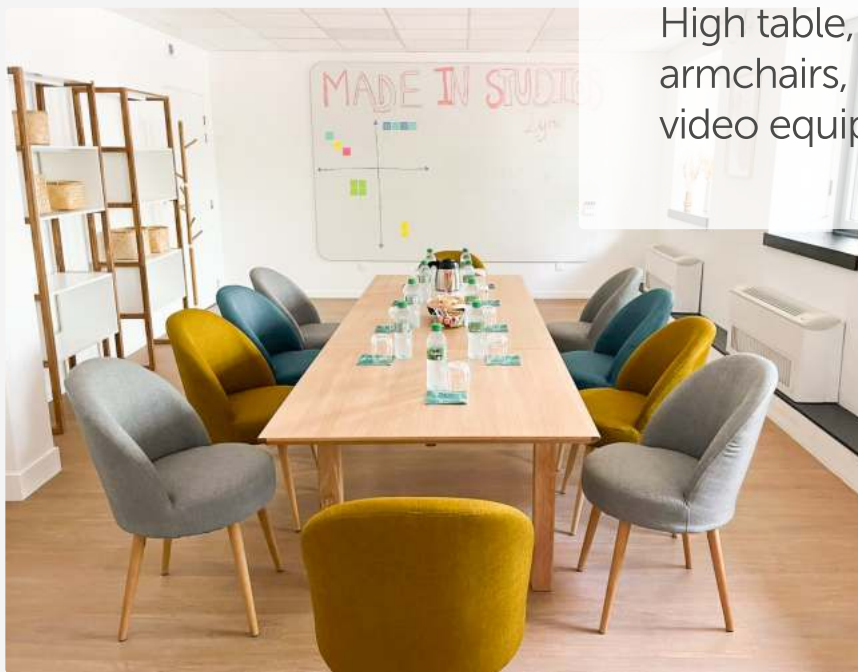

Meeting room 20m2
10 people

ACCORDING TO YOUR NEEDS

High table, coffee tables, chairs and armchairs, two-way mirrors + video equipment

Clients lounge 11m2
5 people

Meeting room 25m2
10 people

ACCORDING TO YOUR NEEDS

High table, coffee tables, chairs and armchairs, two-way mirrors + video equipment

Clients lounge 22m2
10 people

Meeting room 43m2
15 people

ACCORDING TO YOUR NEEDS

High table, coffee tables, chairs,
two-way mirrors + video
equipment