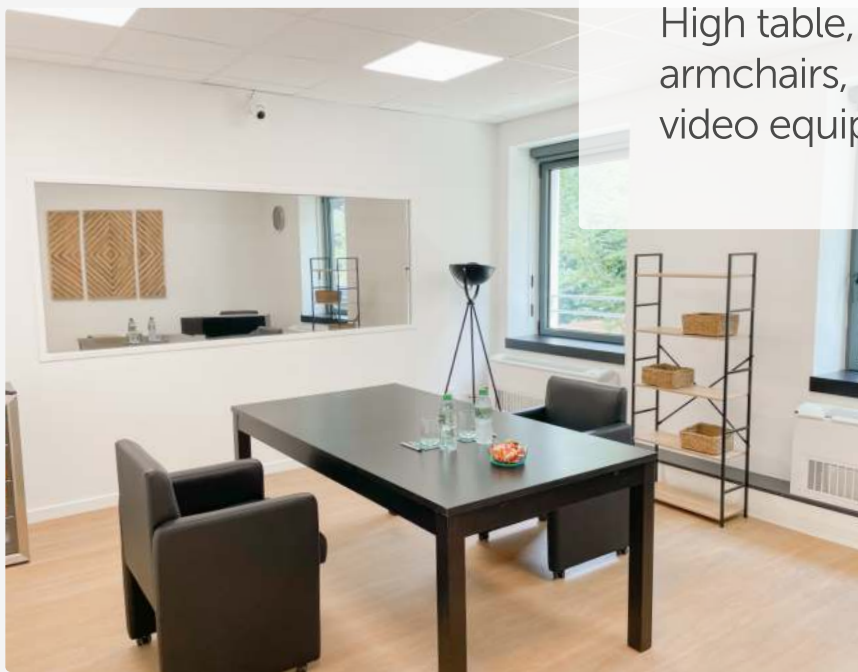

CONTACT :

+33 (0)4 78 05 00 50

lyon@misgroup.io

310 M2 SURFACE AREA

Ceiling height : 2.50 M

ACCORDING TO YOUR NEEDS

High table, coffee tables, chairs and armchairs, two-way mirrors + video equipment

Clients lounge 14m2
6 people

Meeting room 20m2
10 people

ACCORDING TO YOUR NEEDS

High table, coffee tables, chairs and armchairs, two-way mirrors + video equipment

Clients lounge 11m2
5 people

Meeting room 25m2
10 people

ACCORDING TO YOUR NEEDS

High table, coffee tables, chairs and armchairs, two-way mirrors + video equipment

Clients lounge 22m2
10 people

Meeting room 43m2
15 people

ACCORDING TO YOUR NEEDS

High table, coffee tables, chairs,
two-way mirrors + video
equipment