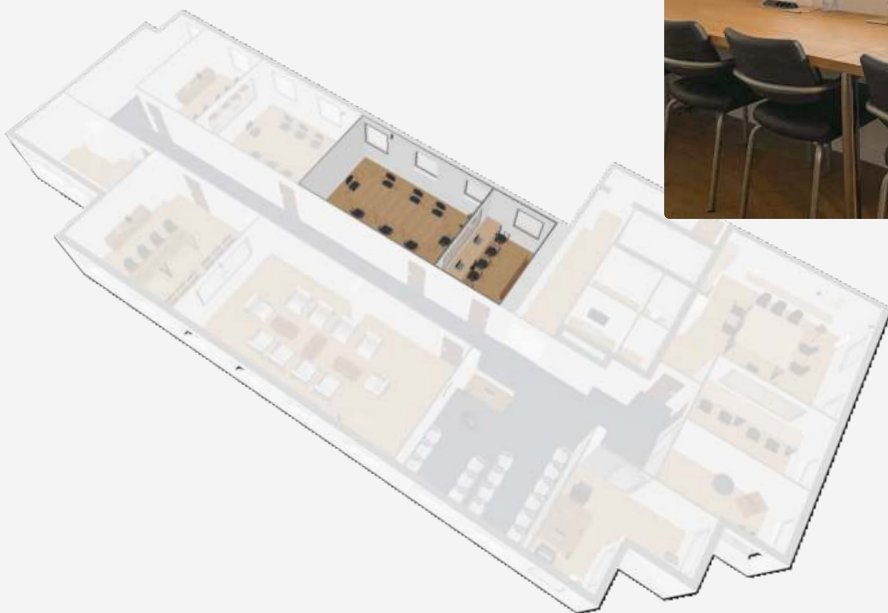

CONTACT :

+33 (0)4 78 05 00 50

lyon@misgroup.io

310 M2 SURFACE AREA

Ceiling height : 2.50 M

ACCORDING TO YOUR NEEDS

High table, coffee tables, chairs and armchairs, two-way mirrors + video equipment

Clients lounge 14m2
6 people

Meeting room 20m2
10 people

ACCORDING TO YOUR NEEDS

High table, coffee tables, chairs and armchairs, two-way mirrors + video equipment

Clients lounge 11m2
5 people

Meeting room 25m2
10 people

ACCORDING TO YOUR NEEDS

High table, coffee tables, chairs and armchairs, two-way mirrors + video equipment

Clients lounge 22m2
10 people

Meeting room 43m2
15 people

ACCORDING TO YOUR NEEDS

High table, coffee tables, chairs,
two-way mirrors + video
equipment