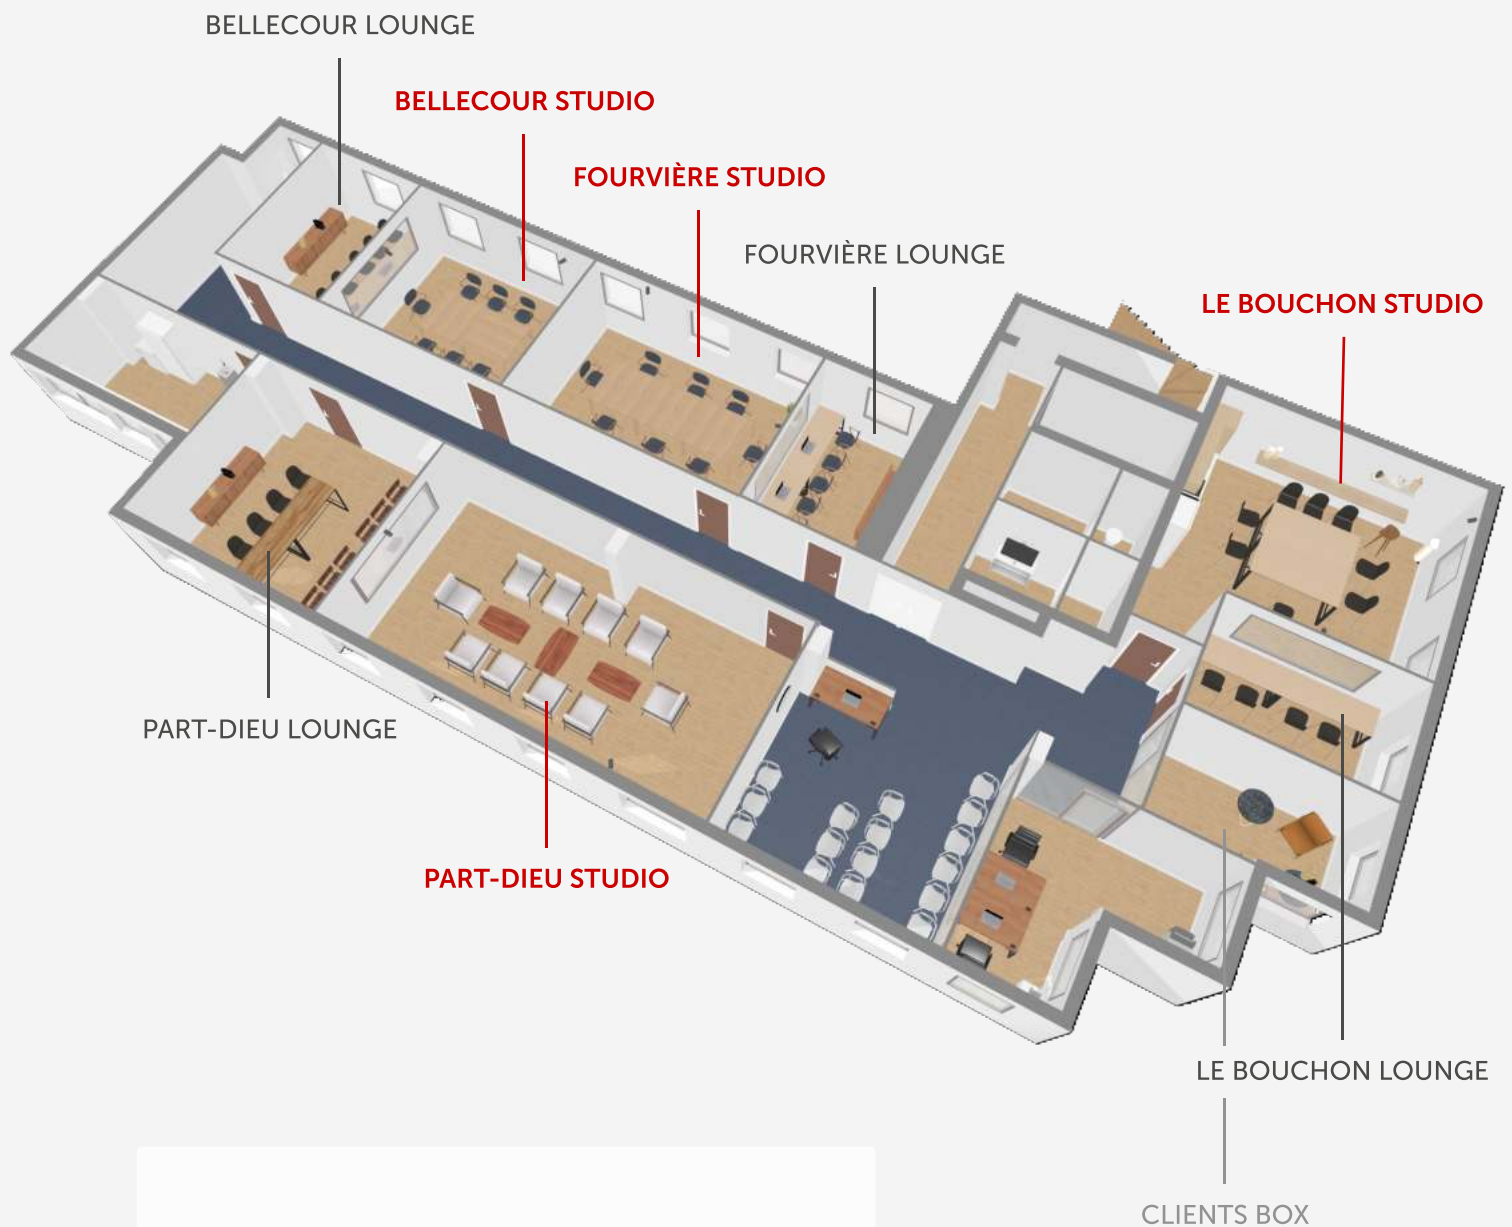

CONTACT :

+33 (0)4 78 05 00 50

lyon@misgroup.io

310 M2 SURFACE AREA

Ceiling height : 2.50 M

ACCORDING TO YOUR NEEDS

High table, coffee tables, chairs and armchairs, two-way mirrors + video equipment

Clients lounge 14m2
6 people

Meeting room 20m2
10 people

ACCORDING TO YOUR NEEDS

High table, coffee tables, chairs and armchairs, two-way mirrors + video equipment

Clients lounge 11m2
5 people

Meeting room 25m2
10 people

ACCORDING TO YOUR NEEDS