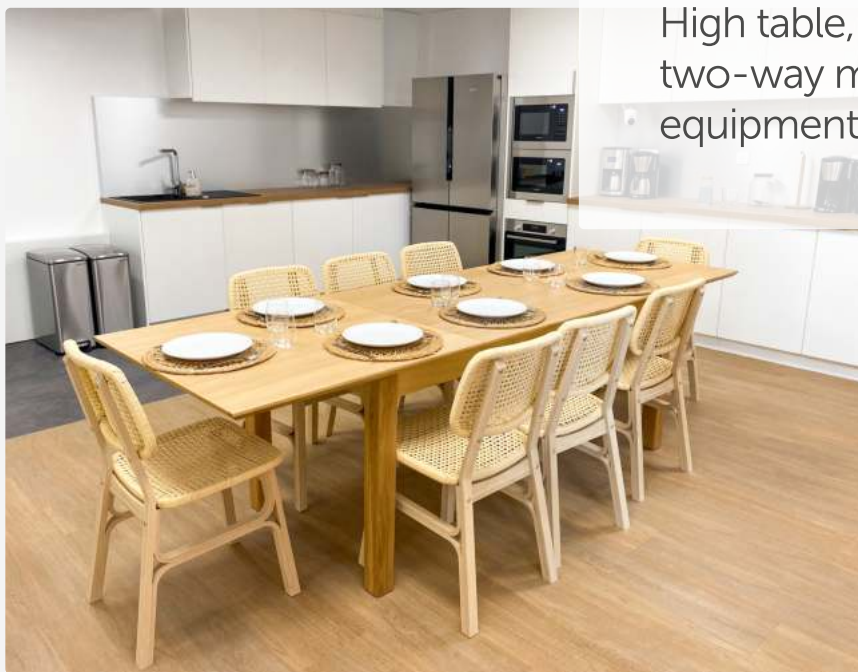

High table, coffee tables, chairs and armchairs, two-way mirrors + video equipment

Clients lounge 22m2
10 people

Meeting room 43m2
15 people

ACCORDING TO YOUR NEEDS

High table, coffee tables, chairs,
two-way mirrors + video
equipment