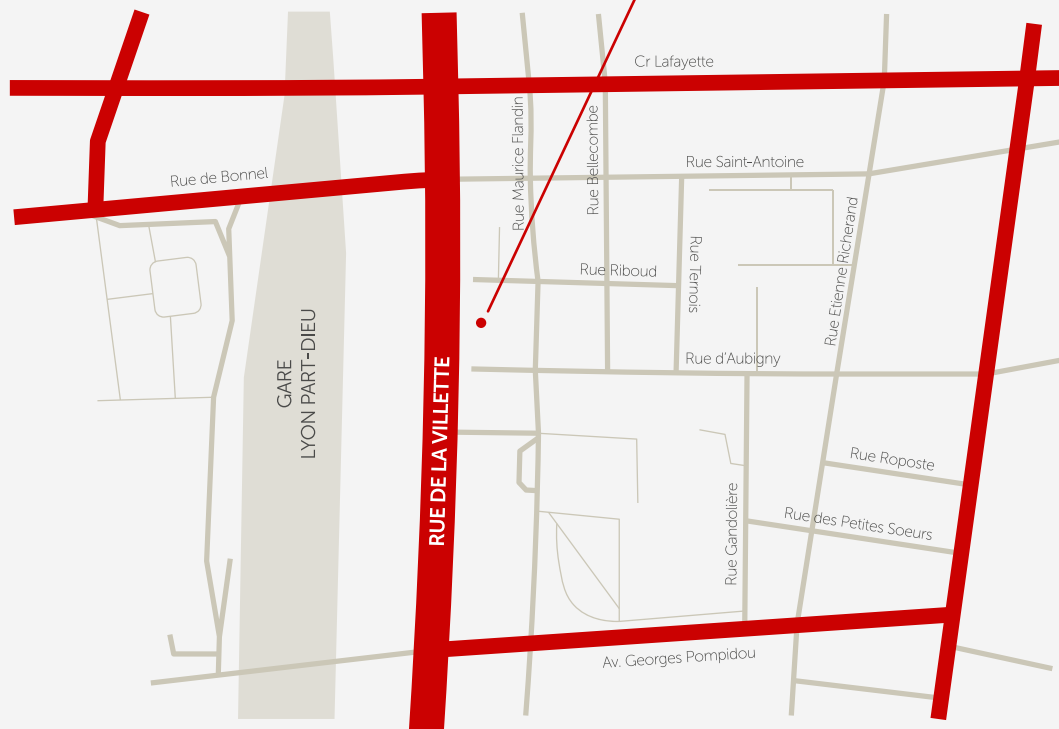

MADE IN STUDIOS
by **MIS** | GROUP

GUIDE
VIEWING FACILITY

LYON

MADE IN STUDIOS

27 rue de la Villette, allée B
69003 - LYON
1st floor

Car

Parking options are available at Q-park Francfort, Part-Dieu Train Station, BePark, La Villette Lyon

Metro

Access via Part Dieu Station Vivier Merle (Lign B)

Bus

Part Dieu Station (T36) or Georges Pompidou (C9)

Bike

Part Dieu or Fracfort

Tram

T3 stop : Part-Dieu Villette Station