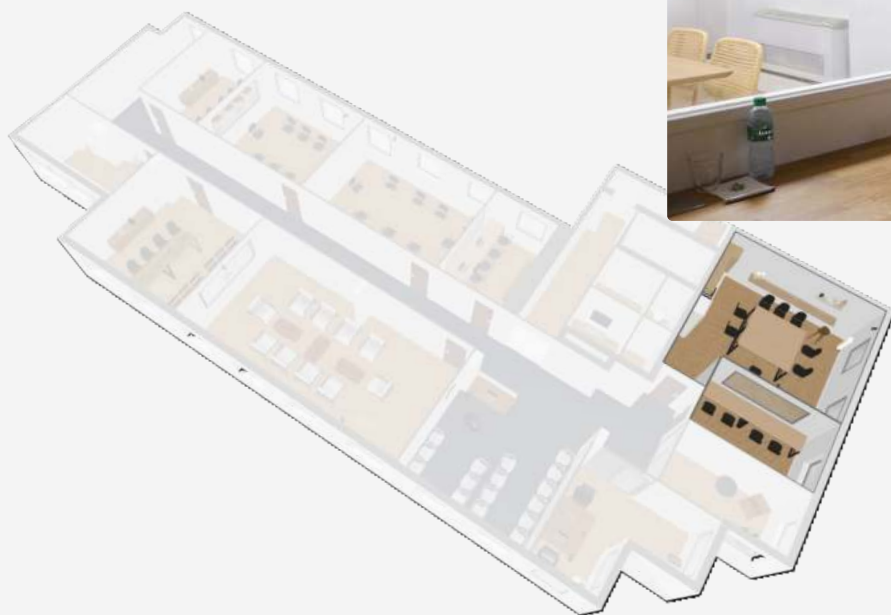

Meeting room 36m2
12 people