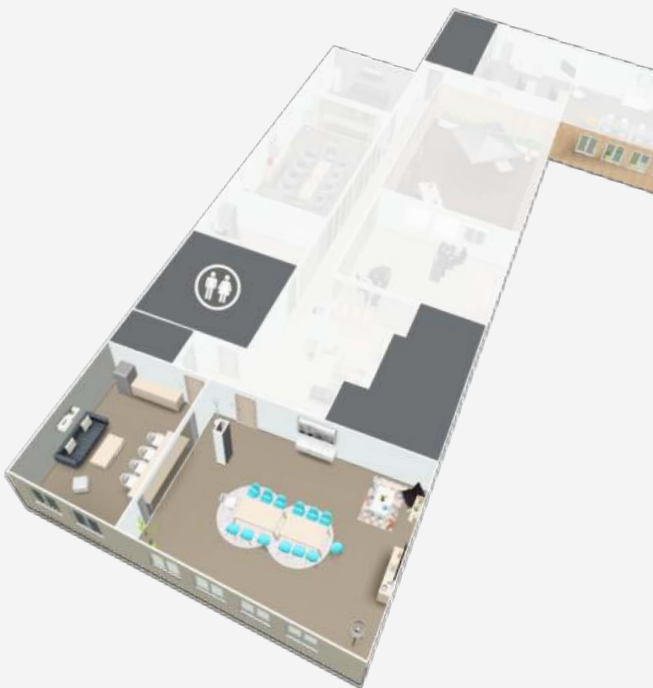

245 M2 SURFACE AREA
Ceiling height : 2.50 M

ACCORDING TO YOUR NEEDS

High table, coffee tables, chairs and armchairs, two-way mirrors + video equipment

Clients lounge 25m2
8 people

Meeting room 38m2
12 people

ACCORDING TO YOUR NEEDS

High table, coffee tables, chairs and armchairs, two-way mirrors + video equipment

Clients lounge 12m2
4 people

Meeting room 27m2
10 people

ACCORDING TO YOUR NEEDS

High table, coffee tables, chairs and armchairs, two-way mirrors + video equipment + 4x2m whiteboard