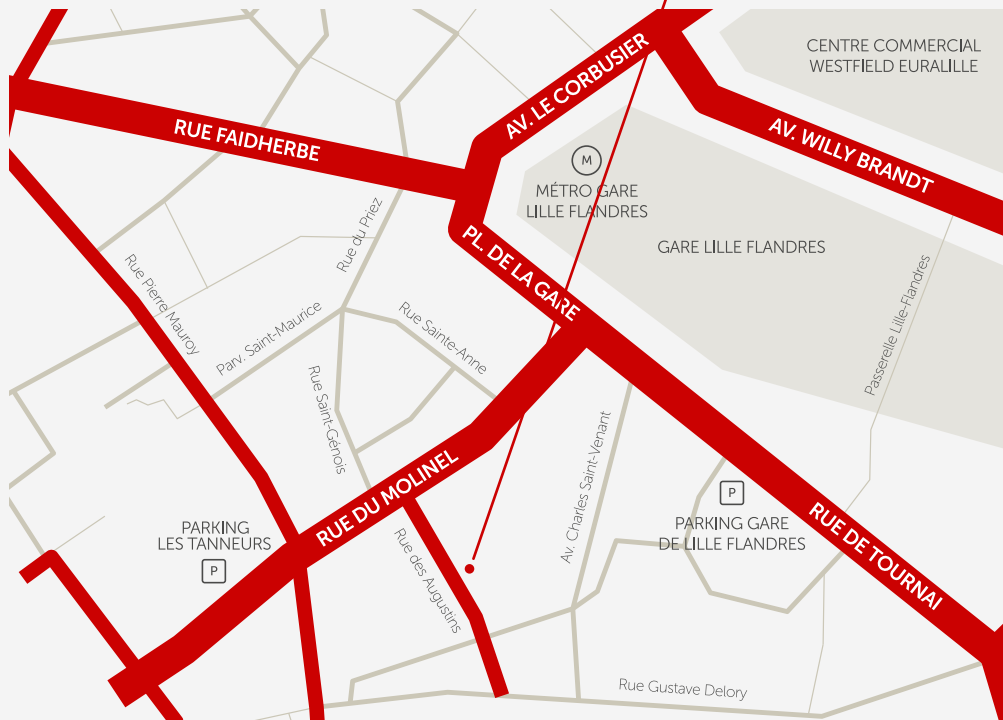

MADE IN STUDIOS
by MIS GROUP

GUIDE
VIEWING FACILITY

LILLE

MADE IN STUDIOS

7 bis rue des Augustins
59800 - LILLE
1st floor

Car

Parking options are available at Indigo Lille Les Tanneurs

Metro

Access via Lille Flandres stop

Bus

Rue de Tournai train station

Bike

V'Lille Station: Molinel

CONTACT :

+33 (0)3 20 42 09 36

lille@misgroup.io