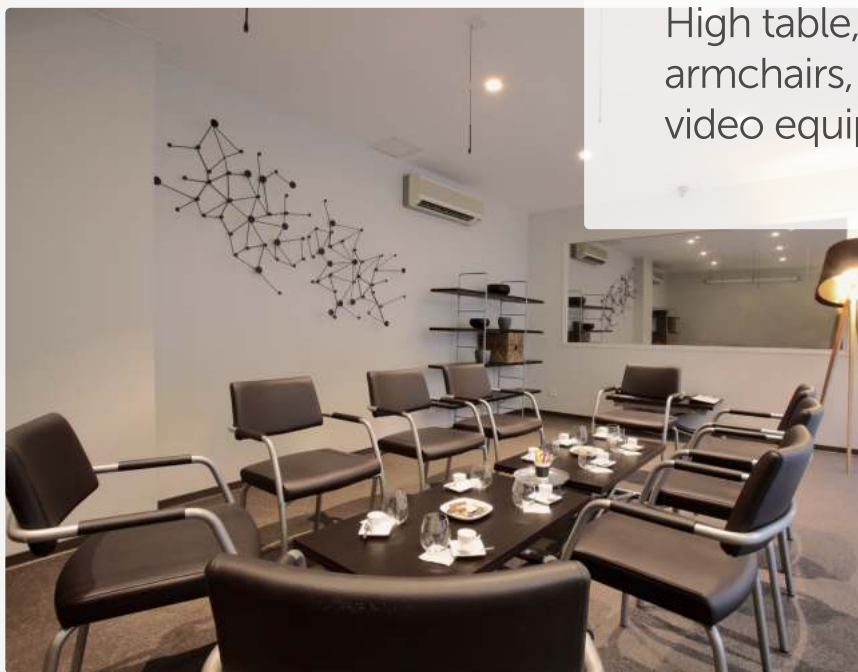

245 M2 SURFACE AREA
Ceiling height : 2.50 M

ACCORDING TO YOUR NEEDS

High table, coffee tables, chairs and armchairs, two-way mirrors + video equipment

Clients lounge 25m2
8 people

Meeting room 38m2
12 people

ACCORDING TO YOUR NEEDS

High table, coffee tables, chairs and armchairs, two-way mirrors + video equipment

Clients lounge 12m2
4 people

Meeting room 27m2
10 people

ACCORDING TO YOUR NEEDS

High table, coffee tables, chairs and armchairs, two-way mirrors + video equipment + 4x2m whiteboard

Clients lounge 25m2
10 people

Meeting room 40m2
12 people

Rental package	Cost excluding VAT
Half Day - From 9am to 1pm or 1pm to 6pm	310,00 €
Full Day - From 9am to 6pm	500,00 €
Evening - From 6pm to 10:30 pm	360,00 €
Full Day and Evening package - From 9am to 10:30pm	760,00 €
Afternoon and Evening - From 1pm to 10:30pm	660,00 €
Saturday or Sunday hire supplement	150,00 €
Fully equipped kitchen - Day From 9am to 6 pm	200,00 €