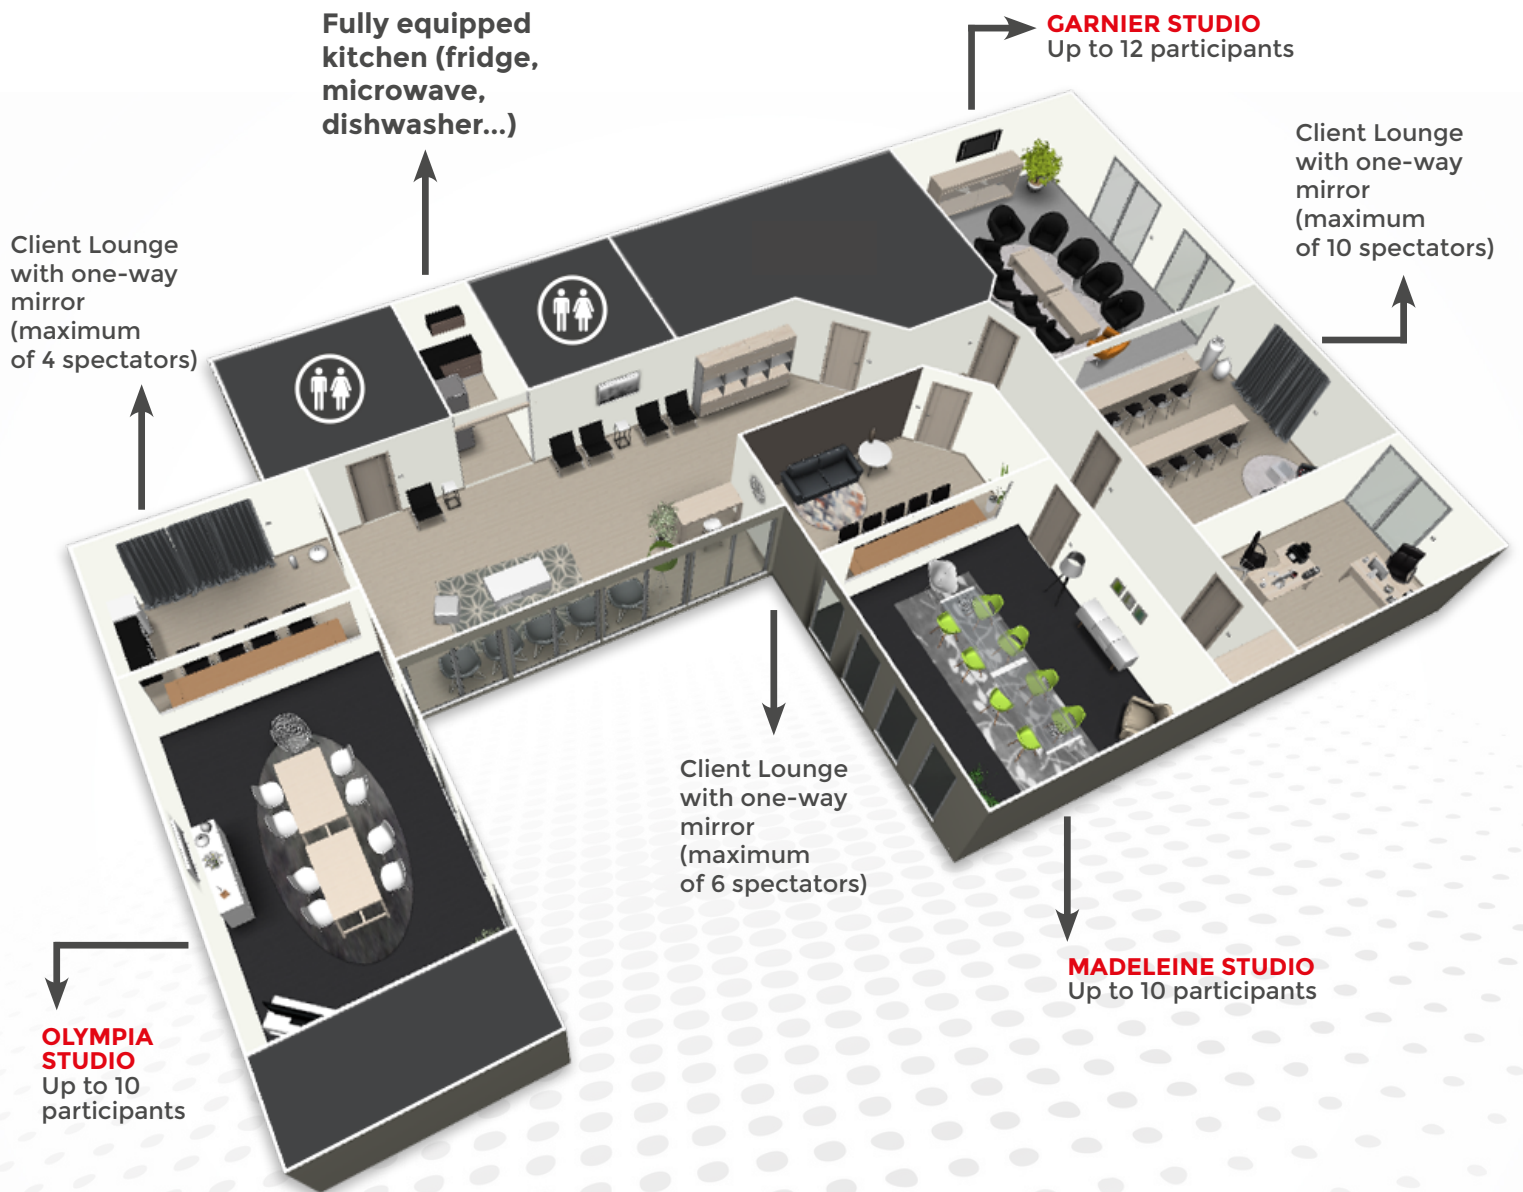

Viewing Facility - Paris Guide

Floorplan

SURFACE

1,075 SQ FT

Ceiling height 2.50m

If you have any questions, please contact us on **+33 (0)1 48 78 00 55**