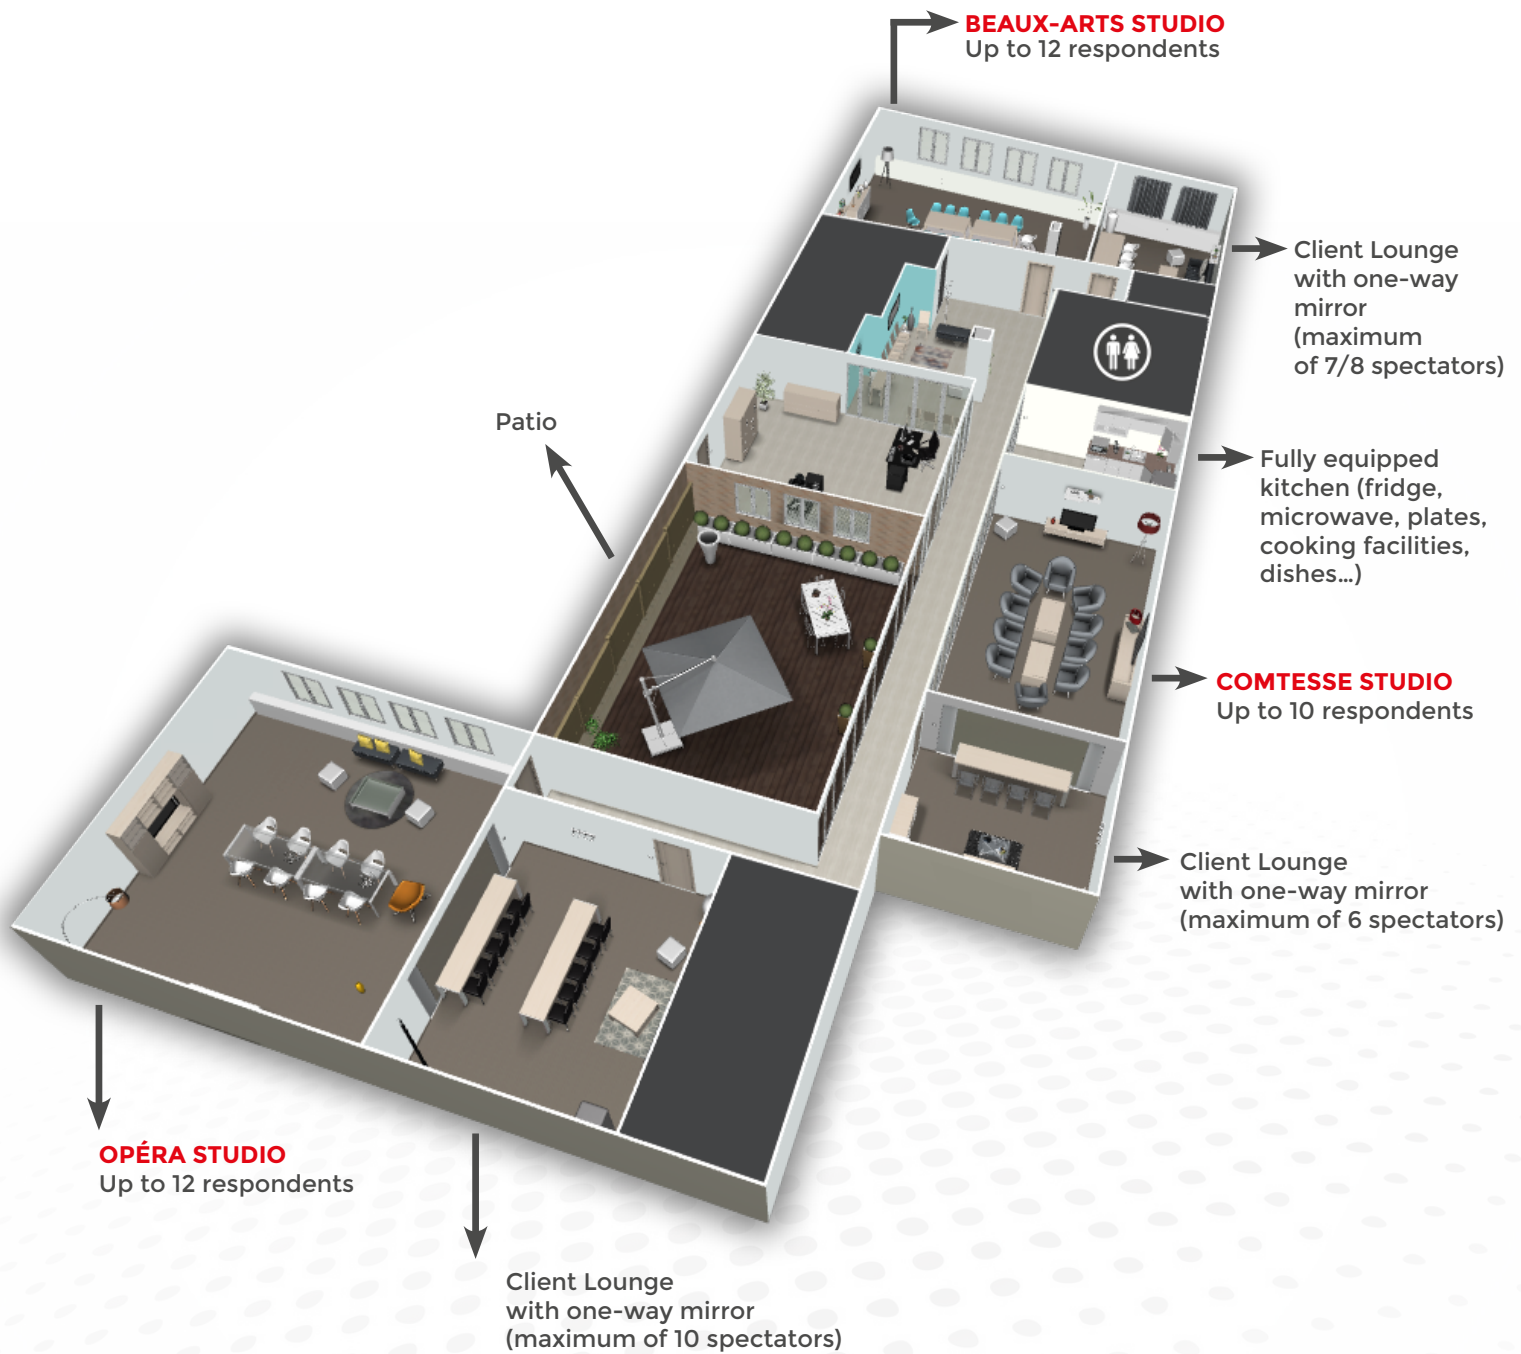

Viewing Facility - Lille Guide

Floorplan

SURFACE

2,637 SQ FT

Ceiling height: 2.50 M

If you have any questions, please contact us on **+33 (0)3 20 42 09 36**