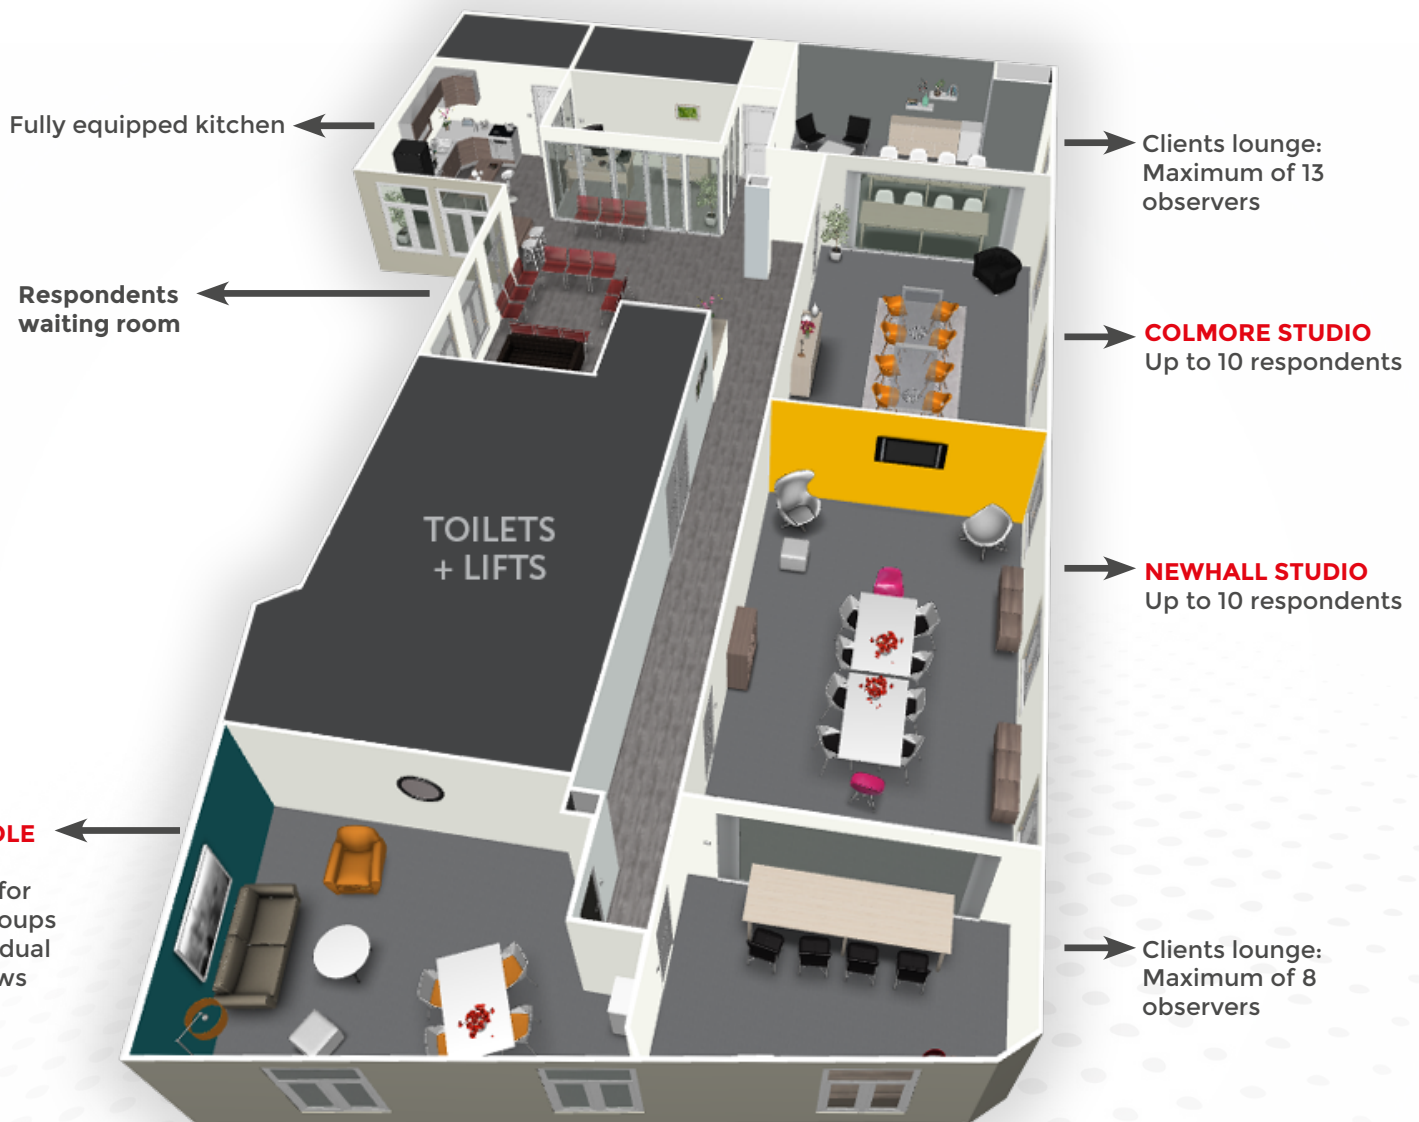

# Viewing Facility - Birmingham Guide

## Floorplan

### SURFACE

2,900 SQ FT

Ceiling height: 2.50 M

If you have any questions, please contact us on **+44 (0)121 679 0105**